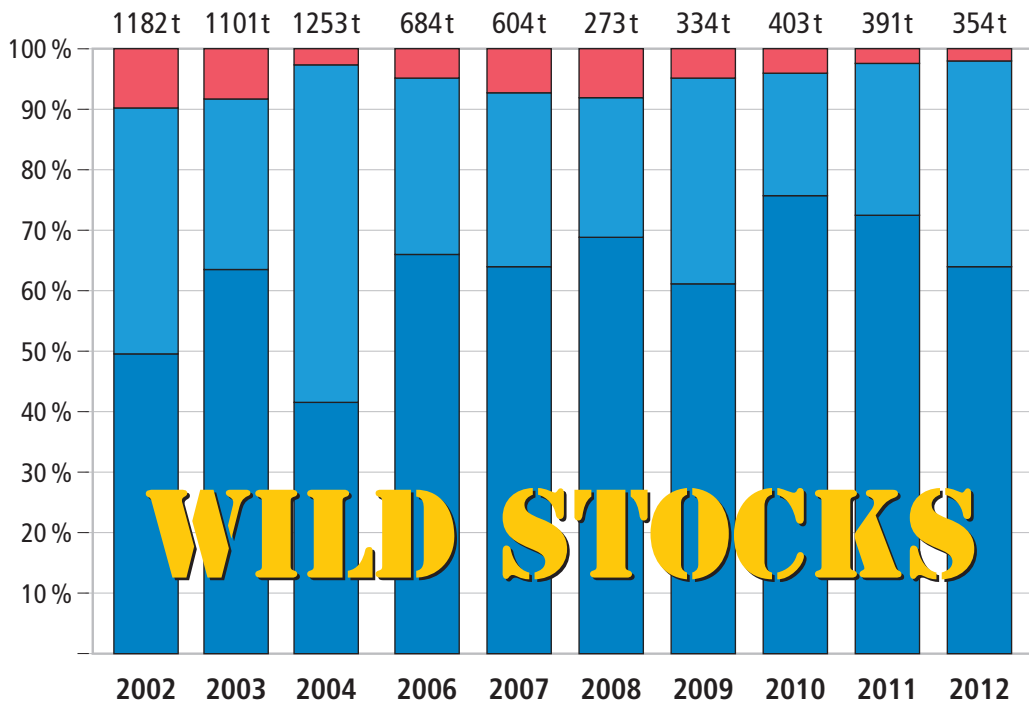

■ Main basin salmon – OTHER

■ Wild salmon of G. of Bothnia

■ G. of Bothnia hatchery

PROPORTION OF BOTHNIAN SALMON IN BALTIC SEA MAIN BASIN SALMON CATCHES

WILD STOCKS

For TORNE-MUONIO RIVER ASSOCIATION by Antti@Sorro.com 15/10/2013
 Stock group proportion of salmon catches in the Baltic Sea main basin is based on ICES WGBAST Reports 2011, table 2.7.1. and 2013 table 2.8.2.